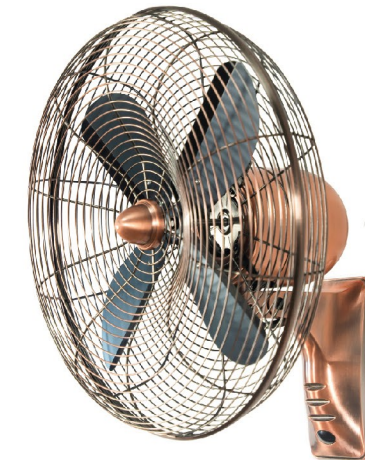

Sapphire®

WF-88Q 16"

- 4 Aluminum Blades
- 3-Speed Control with Wide Angle Oscillation
- High Quality Double Ball Bearing

Technology From Taiwan

100% Pure Copper Motor

Airflow Efficiency

High Quality Ball Bearing for Quiet Operation

Silicon Steel High-Tech Motor

RM **498** + **3 YEARS** MOTOR WARRANTY

The Power of Wind

Sapphire®

WF-88Q

Specifications

Motor: 71 X 18mm (100% Pure Copper Motor)

Built-in Thermal Safety Fuse

Voltage: 240V

Frequency: 50Hz

Power Input: 41.5 W +/-

Fan Control: 3 Speeds

Colour: RAB / AB

WF-88Q-AB

WF-88Q-RAB

SPEED	CURRENT	RPM	POWER
LOW	240V	983	35.8 W
MID	240V	1100	37.9 W
HI	240V	1240	41.5 W