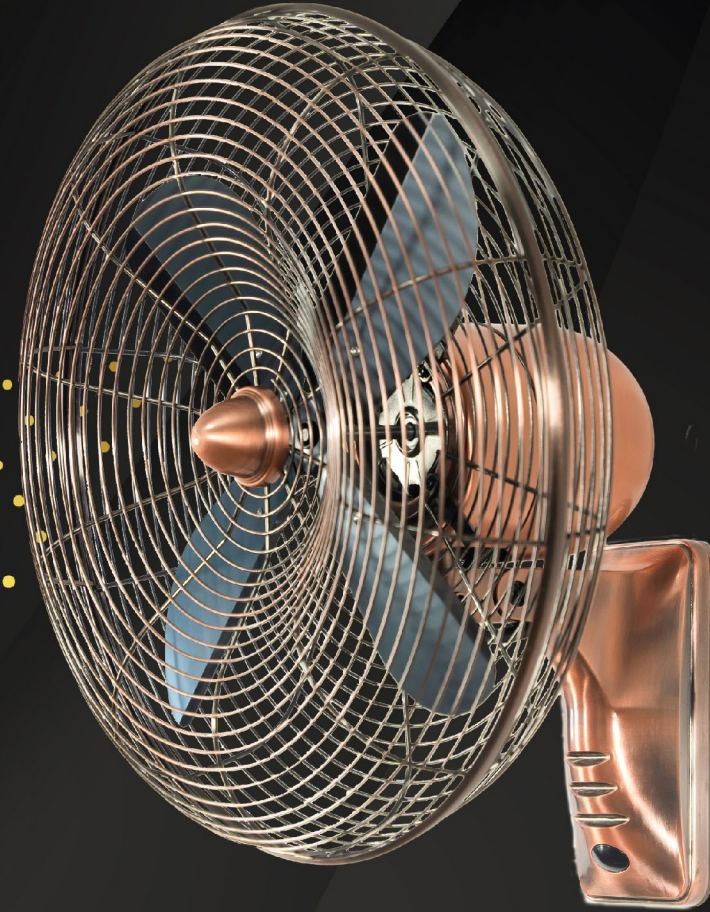

Sapphire®

WF-88Q 16"

- 4 Aluminum Blades
- 3-Speed Control with Wide Angle Oscillation
- High Quality Double Ball Bearing

Technology From Taiwan

100% Pure Copper Motor

Airflow Efficiency

High Quality Ball Bearing for Quiet Operation

Silicon Steel High-Tech Motor

RM **498** + **3 YEARS** MOTOR WARRANTY

The Power of Wind

Sapphire®

WF-88Q

Specifications

Motor: 71 X 18mm (100% Pure Copper Motor)

Built-in Thermal Safety Fuse

Voltage: 240V

Frequency: 50Hz

Power Input: 41.5 W +/-

Fan Control: 3 Speeds

Colour: RAB / AB

WF-88Q-AB

WF-88Q-RAB

SPEED	CURRENT	RPM	POWER
LOW	240V	983	35.8 W
MID	240V	1100	37.9 W
HI	240V	1240	41.5 W