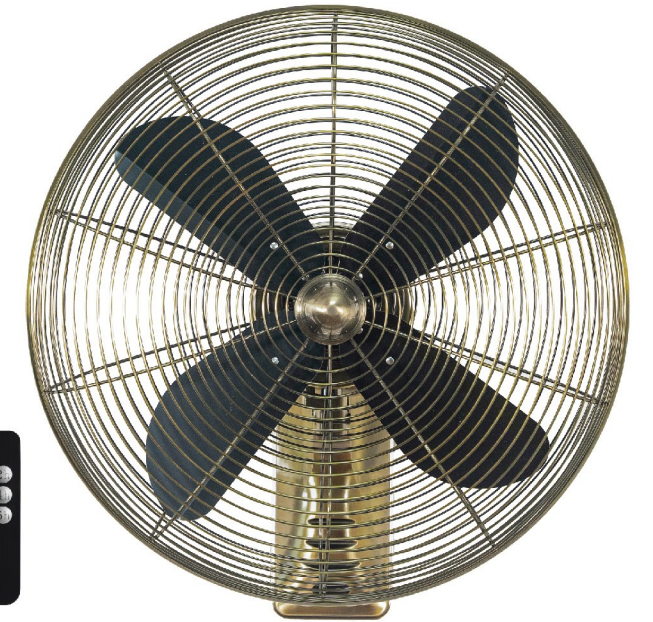

Sapphire®

WF-88Q 16"

- 4 Aluminum Blades
- 3-Speed Control with Wide Angle Oscillation
- High Quality Double Ball Bearing

Technology From Taiwan

100% Pure Copper Motor

Airflow Efficiency

High Quality Ball Bearing for Quiet Operation

Silicon Steel High-Tech Motor

RM **498** + **3 YEARS** MOTOR WARRANTY

The Power of Wind

Sapphire®

WF-88Q

Specifications

Motor: 71 X 18mm (100% Pure Copper Motor)

Built-in Thermal Safety Fuse

Voltage: 240V

Frequency: 50Hz

Power Input: 41.5 W +/-

Fan Control: 3 Speeds

Colour: RAB / AB

WF-88Q-AB

WF-88Q-RAB

SPEED	CURRENT	RPM	POWER
LOW	240V	983	35.8 W
MID	240V	1100	37.9 W
HI	240V	1240	41.5 W