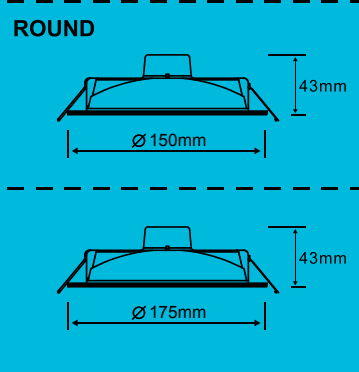

APPLICATIONS:

FANMASTER[®]
Stylish & Elegance

Sapphire[®]
Since 1993

the **BRAND** you can trust

12W 1200 Lumer
LED Downlight
SPH-ES150 / 12W
(150 x 150mm)

18W 1200 Lumer
LED Downlight
SPH-ES180 / 18W
(175 x 175mm)