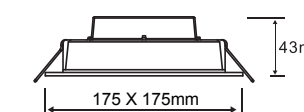

Sapphire®
Since 1993

the **BRAND** you can trust

12W 1200 Lumer
LED Downlight
SPH-ER150 / 12W (150mm)

18W 1200 Lumer
LED Downlight
SPH-ER180 / 18W (175mm)

- ✓ 3000K Warm White
- ✓ 6400K Daylight

- ✓ 4000K Cool White
- ✓ 3 Colour With Last Memory

APPLICATIONS:

FANMASTER®
Stylish & Elegance

Sapphire®
Since 1993

the **BRAND** you can trust

12W 1200 Lumer
LED Downlight
SPH-ES150 / 12W
(150 x 150mm)

18W 1200 Lumer
LED Downlight
SPH-ES180 / 18W
(175 x 175mm)

- ✓ 3000K Warm White
- ✓ 4000K Cool White
- ✓ 6400K Daylight
- ✓ 3 Colour With Last Memory

SQUARE

SQUARE

翡翠扇苑有限公司 Fanmaster Sdn Bhd 200701027484
No.23, Lorong Perda Timur 6, Bandar Perda, 14000 Bukit Mertajam, Penang, Malaysia.
Tel: +604. 538 1788 Fax: +604. 539 1788

Customer Care
1300 22 8988
www.sapphirefan.com

Made in P.R.C | Technology from Taiwan