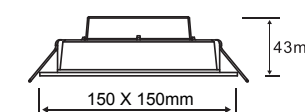

- ✓ 3000K Warm White
- ✓ 4000K Cool White
- ✓ 6400K Daylight
- ✓ 3 Colour With Last Memory

SQUARE