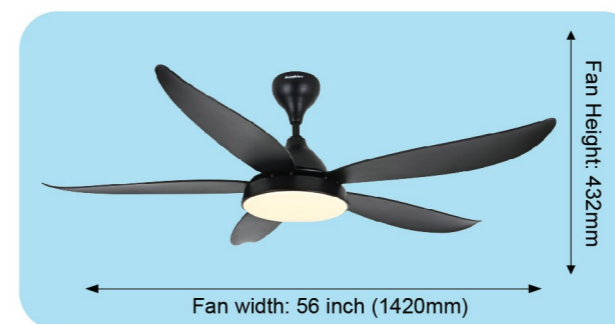

INDUSTRIAL DESIGN
(ID) 23-00110-0101

up to 68%
Energy Saving

FM-7228K-DC 56"

- 24W, 3 -Colour LED Light (Super Bright)
- Last Memory (Speed / Light)
- Reversible Motor Function
- 12 Speeds (6 Speed Forward + 6 Speed Reverse)

Airflow Efficiency

Reversible Function

Natural Wind

Silent & Quiet Breeze

Super Bright 3 Colours LED Light

The Power of Wind

FM-7228K-DC

Specifications

Light: 24W, 3 Colour LED Light

Colour: MBK / OAK / ORB / GD

FM-7228K-DC-MBK

FM-7228K-DC-ORB

FM-7228K-DC-OAK

FM-7228K-DC-GD

12 Speeds
Remote Control
6 Speed Forward
6 Speed Reverse

CEILING DIMENSION: