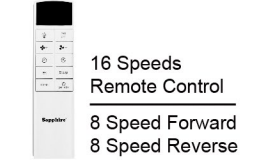

FM-9913S-DC-ORB
(Dark Wood Bronze)

16 Speeds Remote Control
8 Speed Forward
8 Speed Reverse