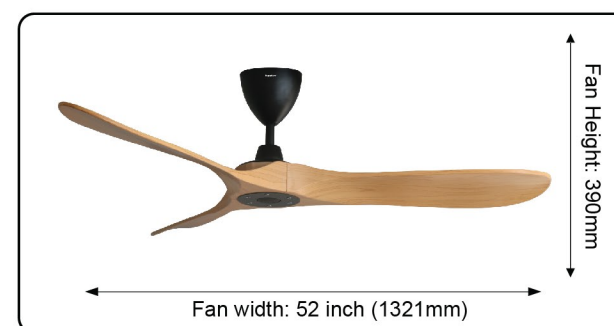

CEILING DIMENSION:

SPEED	CURRENT	RPM	POWER
1	240V	99	5.9 W
2	240V	122	9.7 W
3	240V	145	15 W
4	240V	167	22.3 W
5	240V	188	31 W
6	240V	210	44.8 W

翡翠扇苑有限公司 Fanmaster Sdn Bhd 200701027484
No.23, Lorong Perda Timur 6, Bandar Perda, 14000 Bukit Mertajam, Penang, Malaysia.
Tel: +604. 538 1788 Fax: +604. 539 1788

Customer Care
1300 22 8988
www.sapphirefan.com

Decorative Fan | Technology from Taiwan